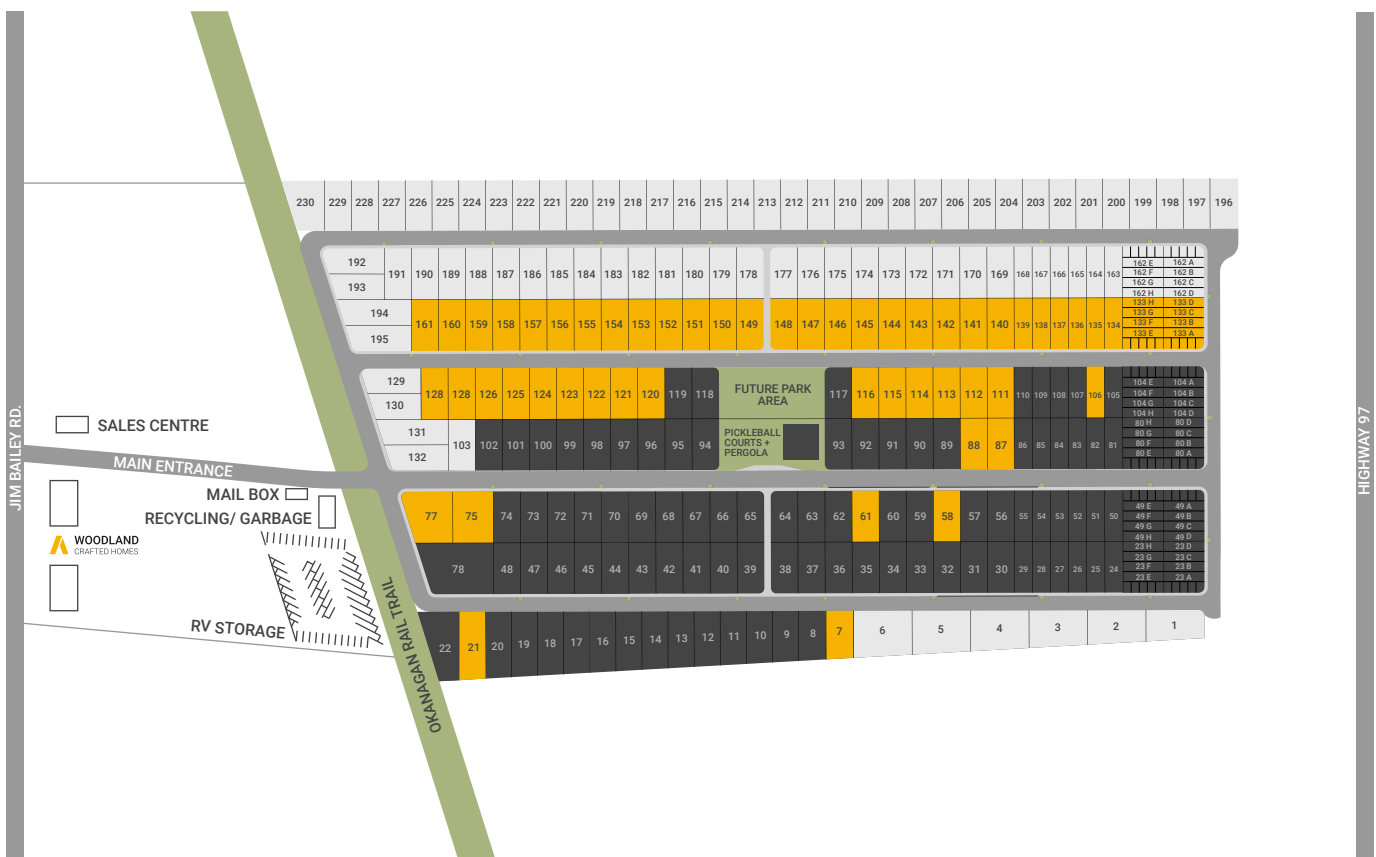

# DEER MEADOWS ESTATES LOT LAYOUT

Available	Sold	Future Phase	Road	Sidewalk	Tree
-----------	------	--------------	------	----------	------